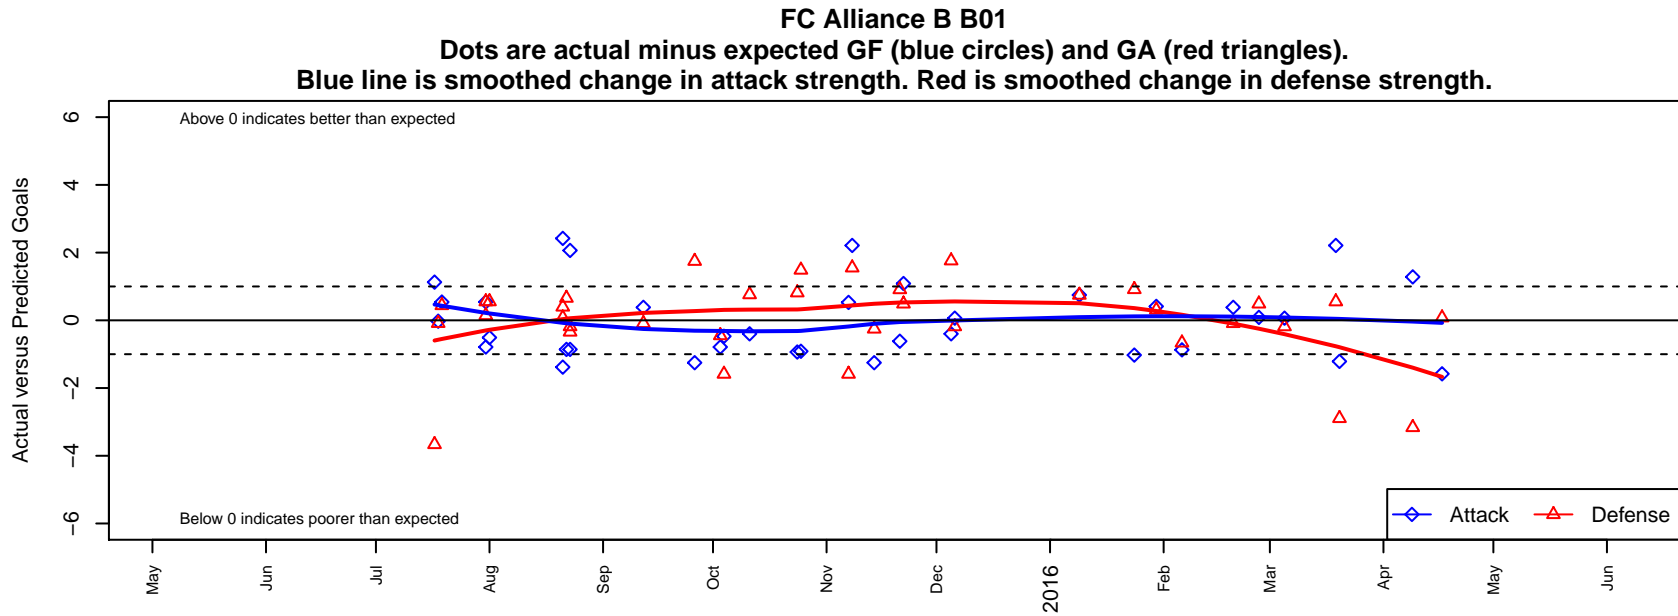

## FC Alliance B B01

FC Alliance  
 Woodinville, WA  
 B01 total strength=1141  
 attack=4.2 defense=2.54  
 fall league = RCL B01 Div 3  
 spr league = Win RCL B01 Div 3  
 notes= Spong 2013

alt names used:  
 FC ALLIANCE B01 B (WA)  
 FC Alliance B01 B  
 FC ALLIANCE B01 B (WA)  
 FC ALLIANCE B01 B (WA)  
 FC Alliance B01 B  
 FC Alliance B01 B

**attack and defense variance (black dot)  
relative to other teams  
and top 10 in region**

**attack and defense rating  
relative to others at age  
and all opponents in last 13 months**

**Performance relative to 13 month average**