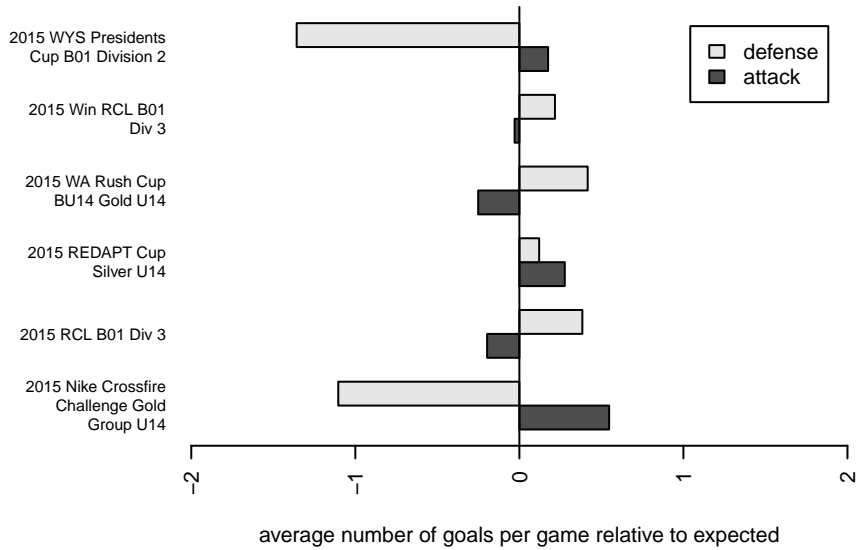

## FC Alliance B B01

FC Alliance  
 Woodinville, WA  
 B01 total strength=1141  
 attack=4.2 defense=2.54  
 fall league = RCL B01 Div 3  
 spr league = Win RCL B01 Div 3  
 notes= Spong 2013

alt names used:  
 FC ALLIANCE B01 B (WA)  
 FC Alliance B01 B  
 FC ALLIANCE B01 B (WA)  
 FC ALLIANCE B01 B (WA)  
 FC Alliance B01 B  
 FC Alliance B01 B

Venues played:  
 2015 Nike Crossfire Challenge Gold Group U14  
 2015 WA Rush Cup BU14 Gold U14  
 2015 REDAPT Cup Silver U14  
 2015 RCL B01 Div 3  
 2015 Win RCL B01 Div 3  
 2015 WYS Presidents Cup B01 Division 2

**attack and defense variance (black dot)  
relative to other teams  
and top 10 in region**

**attack and defense rating  
relative to others at age  
and all opponents in last 13 months**

**Performance relative to 13 month average**