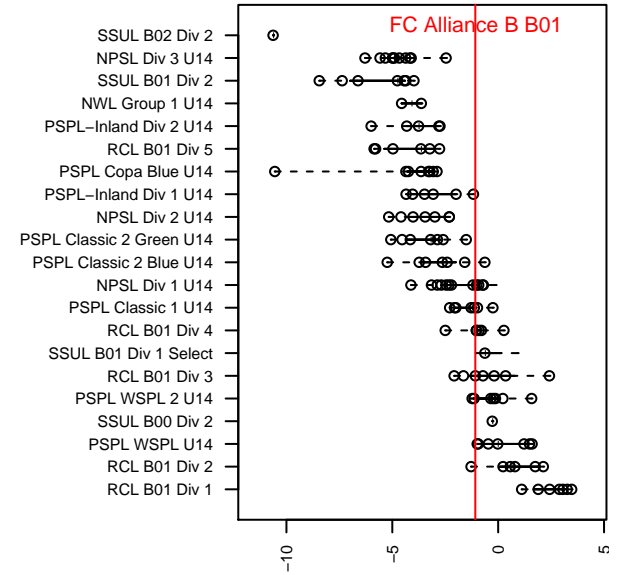

## FC Alliance B B01

FC Alliance  
 Woodinville, WA  
 B01 total strength=1141  
 attack=4.2 defense=2.54  
 fall league = RCL B01 Div 3  
 spr league = Win RCL B01 Div 3  
 notes= Spong 2013

alt names used:  
 FC ALLIANCE B01 B (WA)  
 FC Alliance B01 B  
 FC ALLIANCE B01 B (WA)  
 FC ALLIANCE B01 B (WA)  
 FC Alliance B01 B  
 FC Alliance B01 B

Venues played:  
 2015 Nike Crossfire Challenge Gold Group U14  
 2015 WA Rush Cup BU14 Gold U14  
 2015 REDAPT Cup Silver U14  
 2015 RCL B01 Div 3  
 2015 Win RCL B01 Div 3  
 2015 WYS Presidents Cup B01 Division 2

**attack and defense variance (black dot)  
relative to other teams  
and top 10 in region**

**attack and defense rating  
relative to others at age  
and all opponents in last 13 months**

**Performance relative to 13 month average**